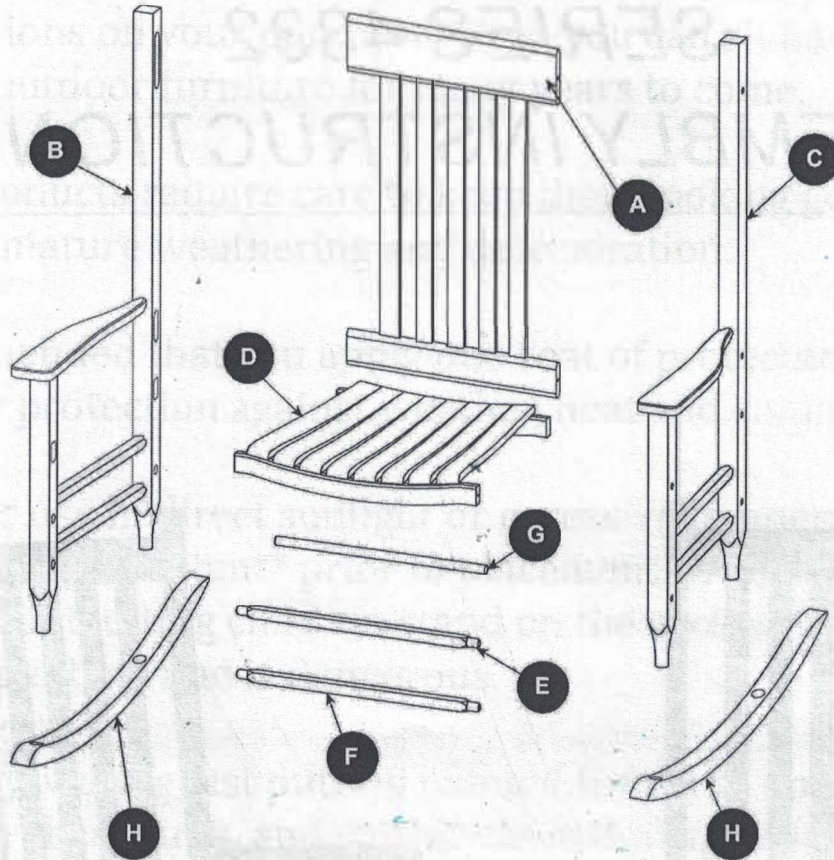

CAUTION-PLEASE READ

1. This chair is NOT RECOMMENDED FOR WEIGHT OF MORE THAN 250 LBS.
2. Care should be taken to avoid tipping while seated.
3. This chair is designed for use on level ground only. Do not use on unlevel ground.
4. To avoid harm or injury-do not sit on arms.
5. PRODUCT IS FOR RESIDENTIAL USE ONLY-NOT MEANT FOR COMMERCIAL USE.

PACKAGE CONTENTS CONTENIDO DEL PAQUETE .CONTENU DE L'EMBALLAGE .CONTENIDO DEL PAQUETE

NOTE: For missing hardware please contact customerservice@shineco.com